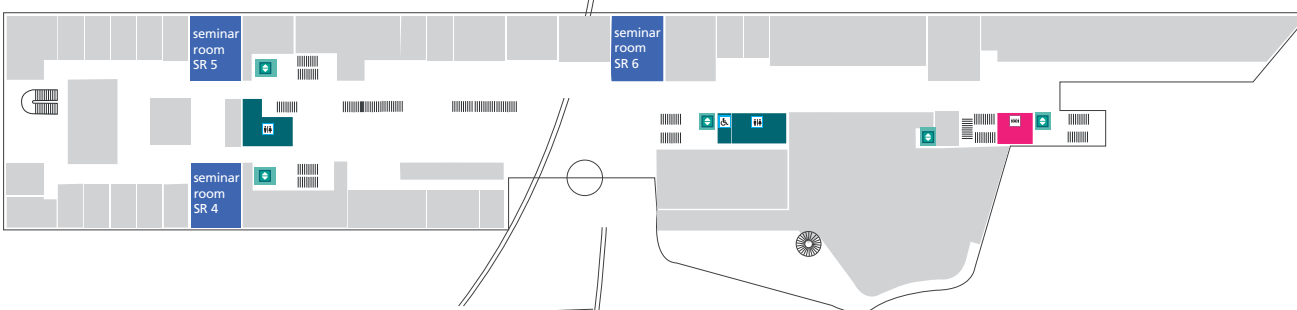

**A** sowi-building  
Universitätsstraße 15

4<sup>th</sup> floor

- › seminar room SR13
- › seminar room SR14
- › seminar room SR16
- › seminar room SR17
- › seminar room SR18
- › seminar room SR19

3<sup>rd</sup> floor

- › seminar room SR8
- › seminar room SR9
- › seminar room SR11
- › seminar room SR12
- › faculty meeting room

2<sup>nd</sup> floor

- › seminar room SR4
- › seminar room SR5
- › seminar room SR6

1<sup>st</sup> floor

- › seminar room SR1
- › seminar room SR2
- › seminar room SR3
- › PC room

groundfloor

- › aula
- › lecture hall HS1
- › lecture hall HS2
- › lecture hall HS3
- › Mensa restaurant
- › registration
- › Childcare

basement

- › seminar room UR 1
- › seminar room UR 3

- elevator
- first aid room
- defibrillator
- restroom
- all-gender restroom
- wheelchair accessible restroom