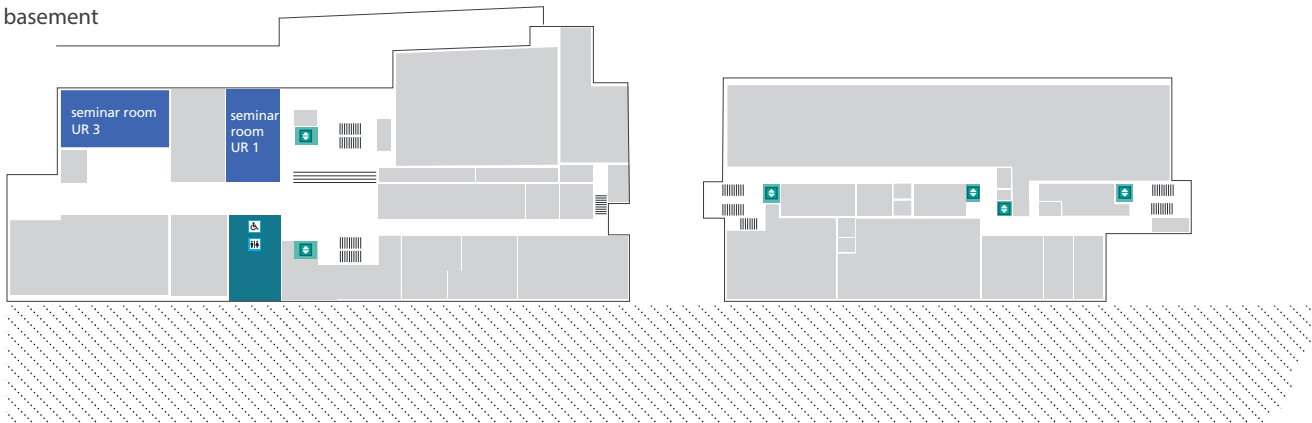

**A** sowi-building  
Universitätsstraße 15

4<sup>th</sup> floor

- › seminar room SR13
- › seminar room SR14
- › seminar room SR16
- › seminar room SR17
- › seminar room SR18
- › seminar room SR19

3<sup>rd</sup> floor

- › seminar room SR8
- › seminar room SR9
- › seminar room SR11
- › seminar room SR12
- › faculty meeting room

2<sup>nd</sup> floor

- › seminar room SR4
- › seminar room SR5
- › seminar room SR6

1<sup>st</sup> floor

- › seminar room SR1
- › seminar room SR2
- › seminar room SR3
- › PC room

groundfloor

- › aula
- › lecture hall HS1
- › lecture hall HS2
- › lecture hall HS3
- › Mensa restaurant
- › registration
- › Childcare

basement

- › seminar room UR 1
- › seminar room UR 3

- elevator
- first aid room
- defibrillator
- restroom
- all-gender restroom
- wheelchair accessible restroom