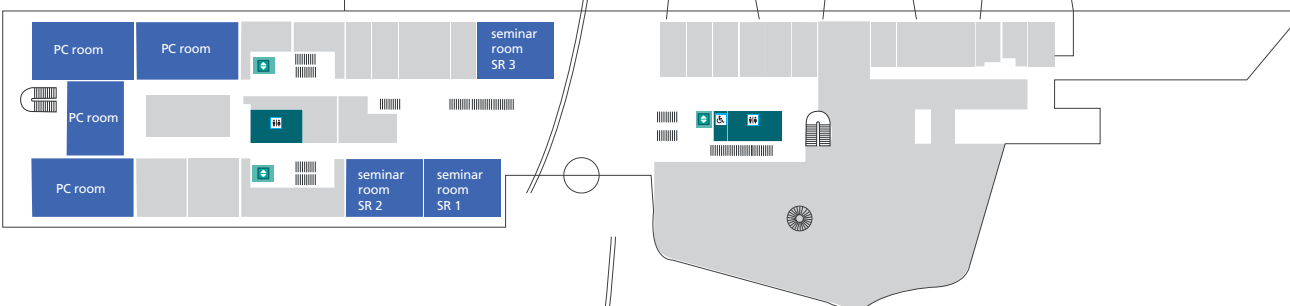

**A** sowi-building  
Universitätsstraße 15

4<sup>th</sup> floor

- › seminar room SR13
- › seminar room SR14
- › seminar room SR16
- › seminar room SR17
- › seminar room SR18
- › seminar room SR19

3<sup>rd</sup> floor

- › seminar room SR8
- › seminar room SR9
- › seminar room SR11
- › seminar room SR12
- › faculty meeting room

2<sup>nd</sup> floor

- › seminar room SR4
- › seminar room SR5
- › seminar room SR6

1<sup>st</sup> floor

- › seminar room SR1
- › seminar room SR2
- › seminar room SR3
- › PC room

groundfloor

- › aula
- › lecture hall HS1
- › lecture hall HS2
- › lecture hall HS3
- › Mensa restaurant
- › registration
- › Childcare

basement

- › seminar room UR 1
- › seminar room UR 3

- elevator
- first aid room
- defibrillator
- restroom
- all-gender restroom
- wheelchair accessible restroom