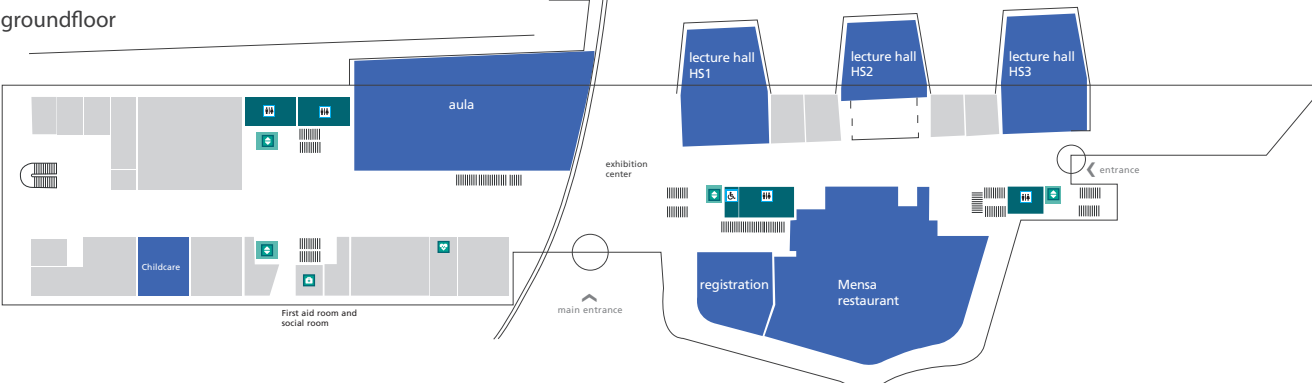

**A** sowi-building  
Universitätsstraße 15

4<sup>th</sup> floor

- › seminar room SR13
- › seminar room SR14
- › seminar room SR16
- › seminar room SR17
- › seminar room SR18
- › seminar room SR19

3<sup>rd</sup> floor

- › seminar room SR8
- › seminar room SR9
- › seminar room SR11
- › seminar room SR12
- › faculty meeting room

2<sup>nd</sup> floor

- › seminar room SR4
- › seminar room SR5
- › seminar room SR6

1<sup>st</sup> floor

- › seminar room SR1
- › seminar room SR2
- › seminar room SR3
- › PC room

groundfloor

- › aula
- › lecture hall HS1
- › lecture hall HS2
- › lecture hall HS3
- › Mensa restaurant
- › registration
- › Childcare

basement

- › seminar room UR 1
- › seminar room UR 3

- elevator
- first aid room
- defibrillator
- restroom
- all-gender restroom
- wheelchair accessible restroom